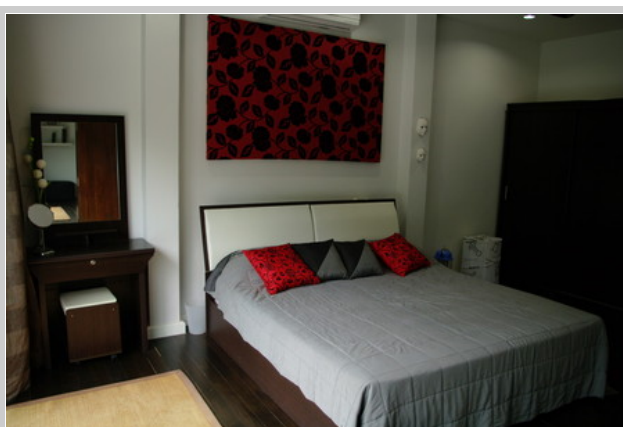

Master bedroom en suit bathroom