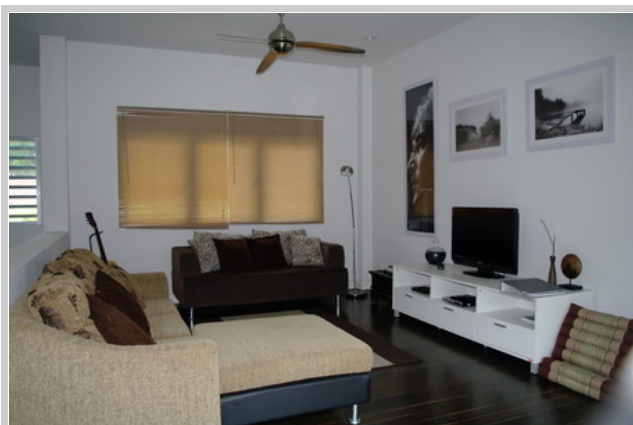

Minimal rent term: 1 month

Bedrooms: 3

Bathrooms: 2

Floors: 2

Address

Rawai

Phuket

Web page:

<http://realphuket.net/component/estateagent/property/30/villa-in-rawai>

Photos

Lounge

✔ Refrigerator

✔ Microwave

Community

✔ Security/Gated Estate

REALphuket.net - Rentals

+66 (0)822-737 880